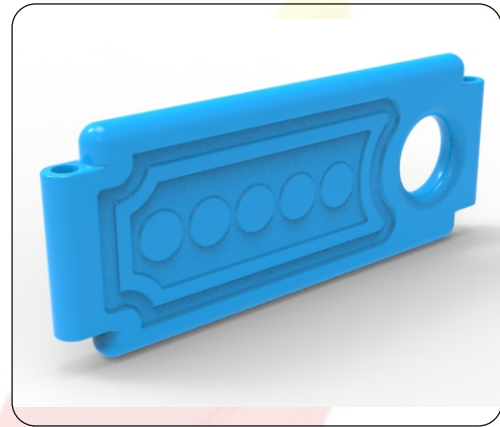

PLASSBERRY®

Honey Techno Plast

Play Group Equipment & Set up

#startupindia

SINGLE SLIDE JOINING

***Entry Slide
(16 - Inch)***

***Middle Slide
(21 - Inch)***

***Left Curve Slide
(21.5 - Inch)***

***Right Curve Slide
(21.5 - Inch)***

***Exit Slide
(42 - Inch)***

RAILINGS & RIDERS

Small Railing

Medium Railing

Big Railing

Scooter - Rider

Horse - Rider

See-Saw Seat

SPIRAL SLIDE

Spiral Entry Slide Part

Spiral Middle Slide Part

Spiral Exit Slide Part

4 Ft Joining Slide

5 Ft Joining Slide

Honey Techno Plast