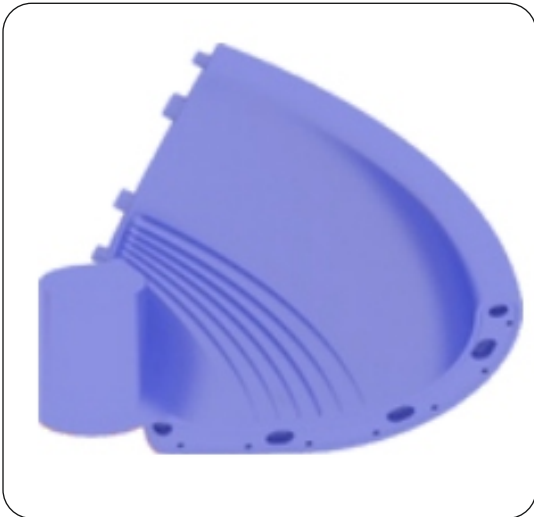

PLASSBERRY®

Honey Techno Plast

Play Group Equipment & Set up

#startupindia

SINGLE SLIDE JOINING

***Entry Slide
(16 - Inch)***

***Middle Slide
(21 - Inch)***

***Left Curve Slide
(21.5 - Inch)***

***Right Curve Slide
(21.5 - Inch)***

***Exit Slide
(42 - Inch)***

RAILINGS & RIDERS

Small Railing

Medium Railing

Big Railing

Scooter - Rider

Horse - Rider

See-Saw Seat

SPIRAL SLIDE

Spiral Entry Slide Part

Spiral Middle Slide Part

Spiral Exit Slide Part

4 Ft Joining Slide

5 Ft Joining Slide

Honey Techno Plast